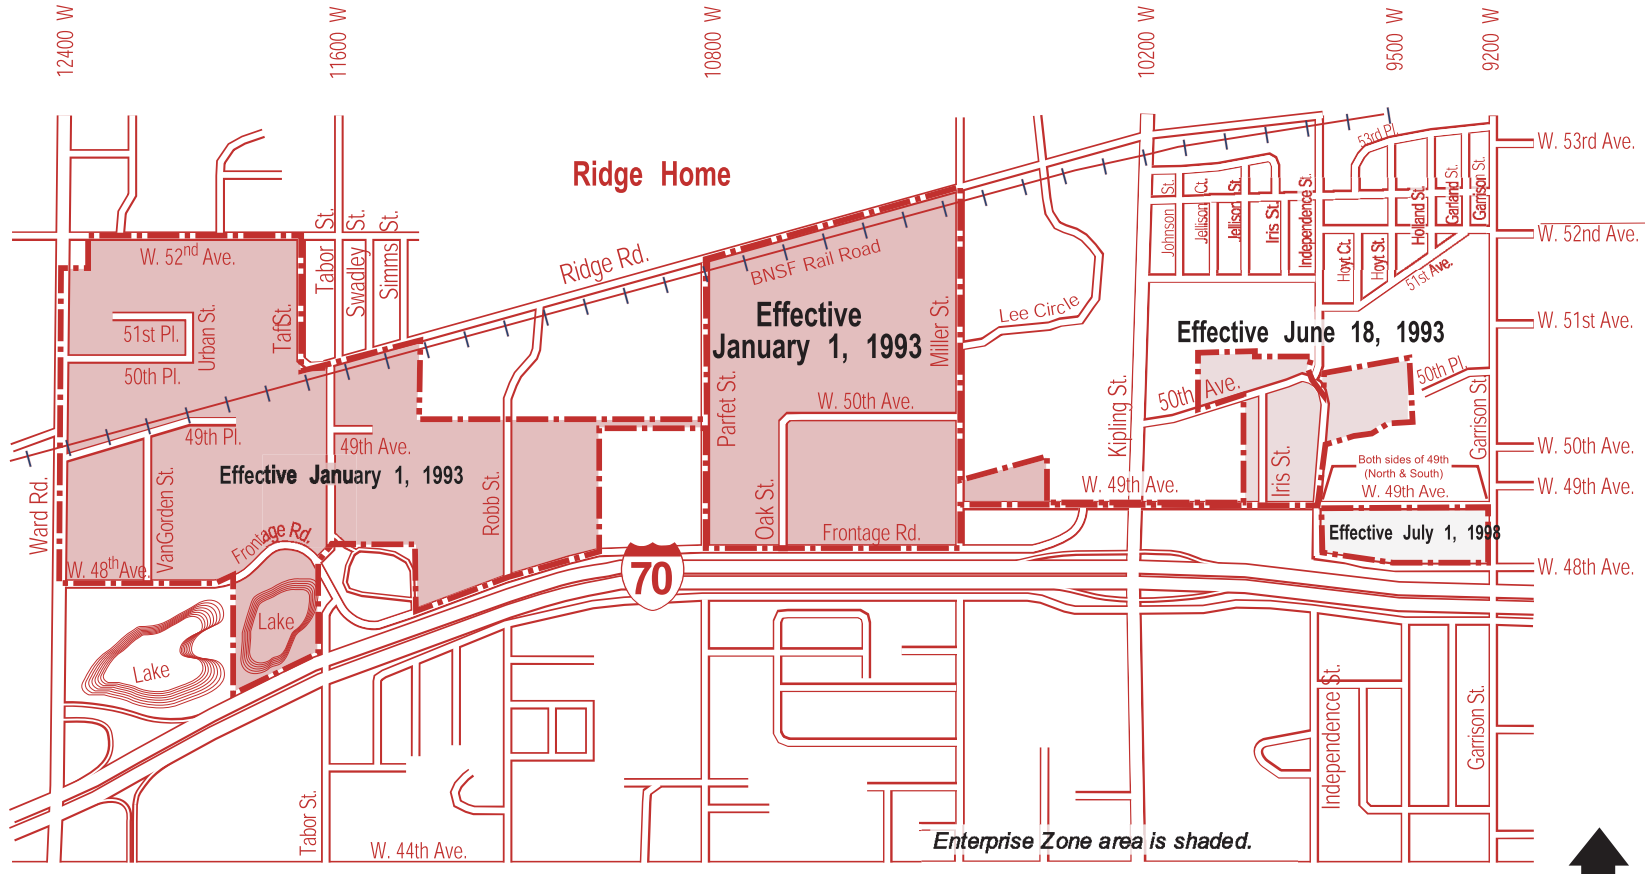

Wheat Ridge

JEFFERSON COUNTY ENTERPRISE ZONE Areas effective January 1, 1993, June 18, 1993, & July 1, 1998

Enterprise Zone area is shaded.

CONTACTS:

Jefferson Economic Council
1667 Cole Blvd., Suite 400
Golden, CO 80401
303-202-2965
303-202-2967 fax
www.jeffco.org
E-mail: ez@jeffco.org